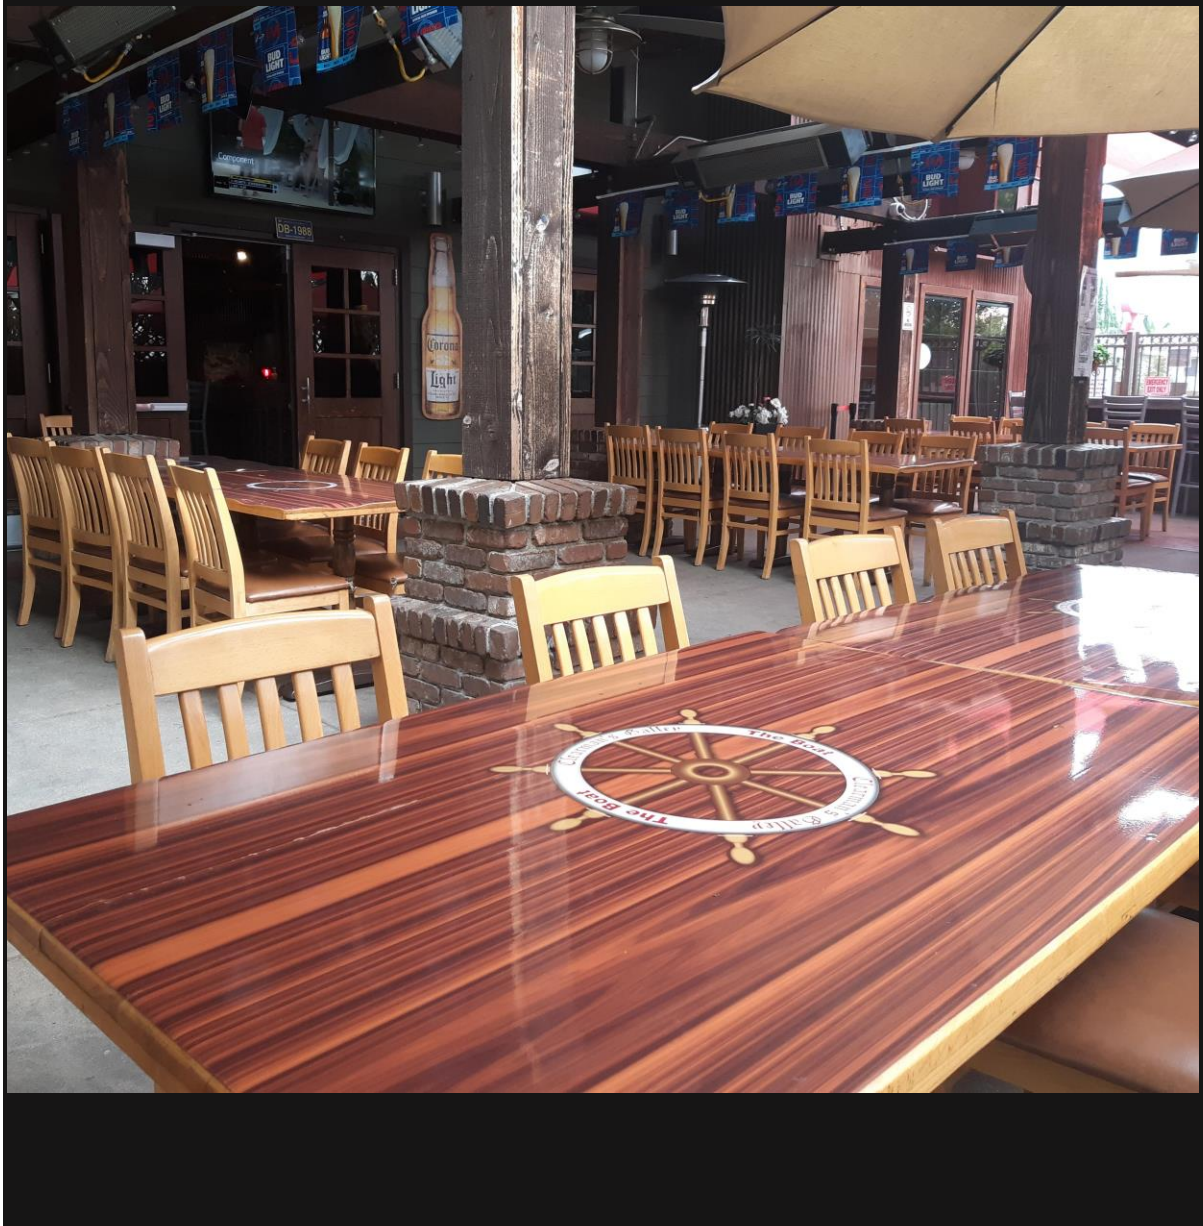

# *Celebrate National Prime Beef Month!*

Now you have an excuse to enjoy a scrumptious Galley burger with your favorite beer or cocktail and watch all the games on our gigantic 16-foot super high clarity HDTV and the 28 flatscreens everywhere in the house and on our patio!

The Boat is open daily:  
Sun-Thu: 11 AM - 9 PM  
Fri-Sat: 11 AM - 10 PM

Whether indoor, outdoor, or take home, The Boat is ready to serve you! All our entrées are available for takeout.

[ORDER ONLINE NOW](#)